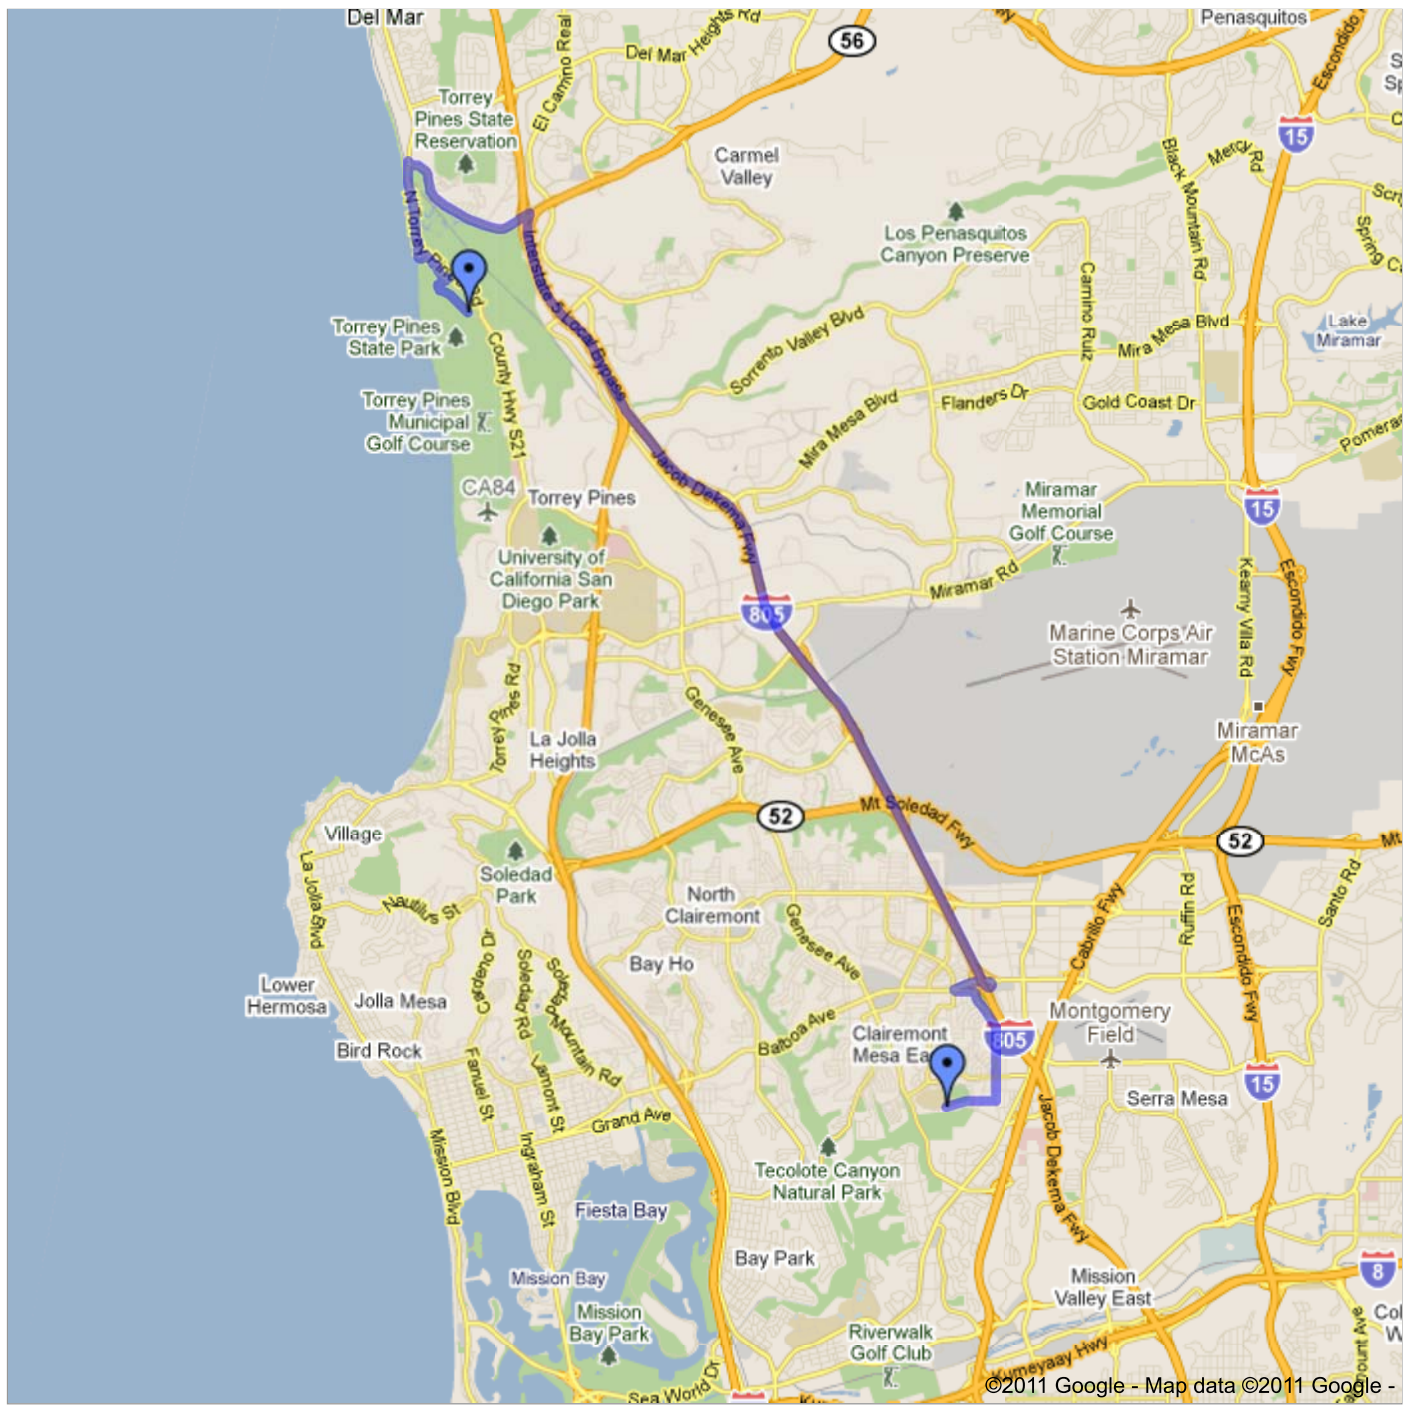

Get Google Maps on your phone
Text the word "GMAPS" to 466453

Directions to Torrey Pines State Park

0 views - Public
Created on Apr 8 - Updated 29 minutes ago
By Dennis

 [From: San Diego Mesa College, Mesa College Grand Drive, San Diego, CA](#)

 [Directions to Torrey Pines State Park](#)
Starting from Mesa College Dr

- 1 Head **east** on **Mesa College Dr**
- 2 Continue onto **Armstrong Pl**
- 3 Turn **left** at **Ashford St**
- 4 Continue onto **Eckstrom Ave**
- 5 Turn **right** at **Balboa Ave**
- 6 Take the ramp onto **I-805 N**
- 7 Merge onto **I-5 N**
- 8 Take exit **33B** for **Carmel Valley Rd**
- 9 Turn **left** at **Carmel Valley Rd** (signs for **I-5 S**)
- 10 Turn **left** at **S Camino Del Mar**
- 11 Continue onto **N Torrey Pines Rd**
- 12 Turn **right** at **Torrey Pines Park Rd**

Arriving at Unknown road

Total: **15.1 mi** - about **24 mins**

[To: Torrey Pines State Park](#)